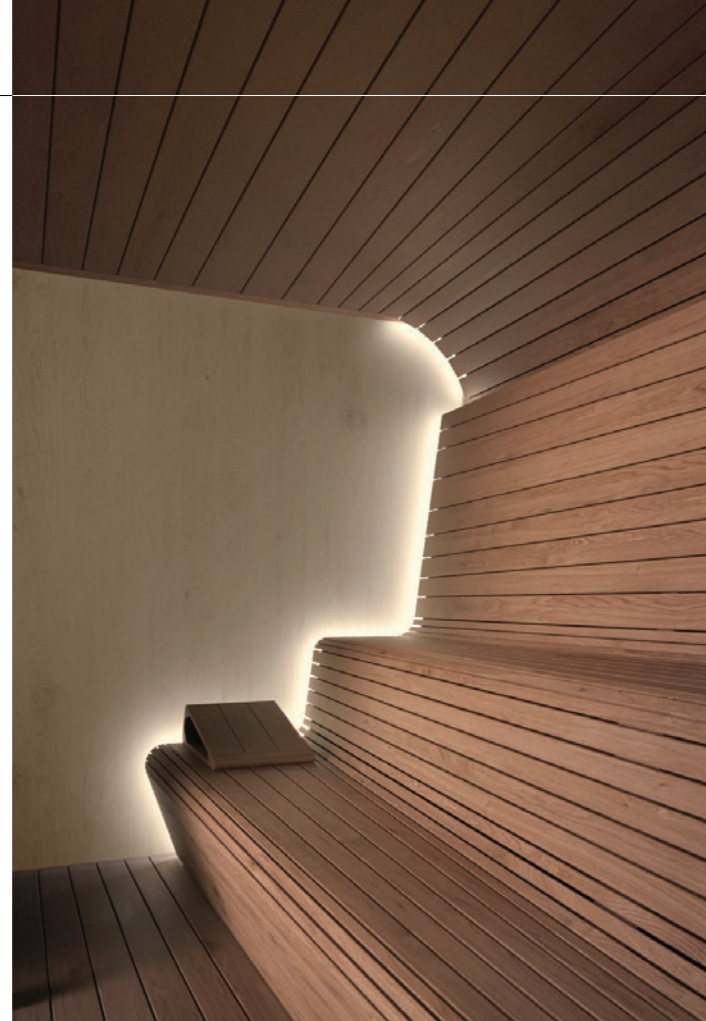

The warmth that brings well-being.

Mirage was created to offer a complete solution that includes the benefits of saunas, Turkish baths and showers inside a single cabin.

It is an integrated wellness area that can easily find space inside hotels or private homes, guaranteeing the highest technical standards and elegance.

Mirage encapsulates Italian design taste and Finnish sauna traditions together, meeting the needs of the most demanding customers.

MIRAGE SAUNA + HAMMAM
L. 350 X P. 210 X H. 230 cm

I GIOCHI DI LUCE ESALTANO IL DESIGN DELLA STRUTTURA. LA STUFA DELLA SAUNA È NASCOSTA DIETRO ALLA PANCA ALTA, PER LASCIARE UNO SPAZIO DI MOVIMENTO MAGGIORE.

The play of light enhances the structure's design. The sauna stove is hidden behind the high bench, leaving more space to move around.

MIRAGE

MIRAGE SAUNA + HAMMAM
L. 350 X P. 210 X H. 230 cm