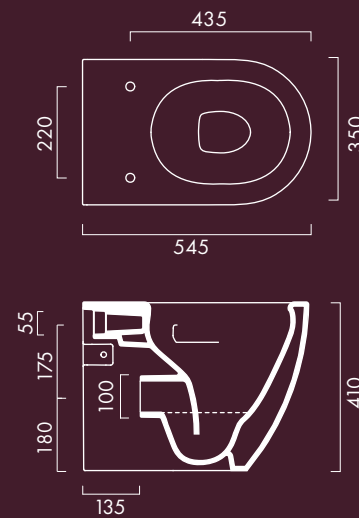

Sfera 54

Sfera 54 WC Newflush traslato

Wc filo parete.
Fissaggio nascosto a parete.

Back to wall WC.
Concealed wall-hung fixing.

Cod. 1VPS54RNOO Bianco Lucido / Glossy White

Cod. 1VPS54RNB Bianco Satinato / Satin White

Cod. 1VPS54RNNS Nero Satinato / Satin Black