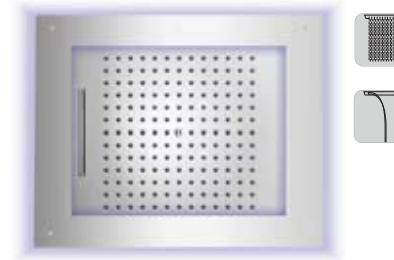

HI0925
Frame/2 - 2 SPRAYS
Rgb Lights Cromotherapy
600 x 500 mm
Water flow: min 16 L/min