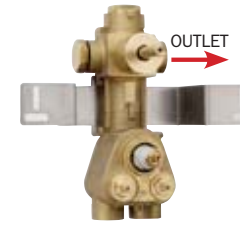

Z033208
External parts

030 094

High flow Mixers

Finishes

-  **030**
Cromo
Chrome
-  **094**
Nichel spazzolato lucido
Brushed nickel (polished)

THERMOSTATIC
Z030204000
1 OUTLET

Z031202
External parts
 

THERMOSTATIC
Z030205000
2 OUTLETS