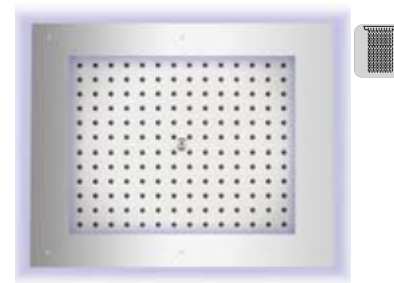

HI0391
Frame - 1 SPRAY
Rgb Lights Cromotherapy
600 x 500 mm
Water flow: min 16 L/min