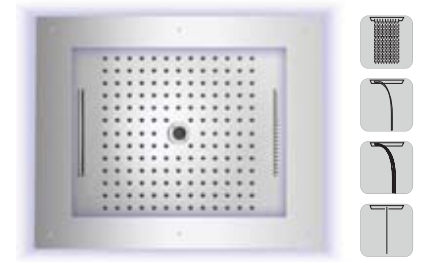

HI0929
Frame/4 - 4 SPRAYS
Rgb Lights Cromotherapy
600 x 500 mm
Water flow: min 16 L/min