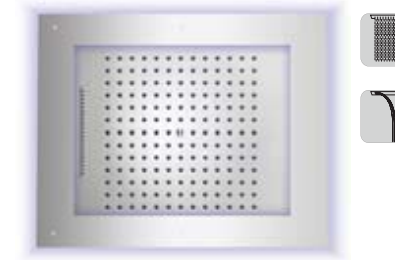

HI0926
Frame/2 - 2 SPRAYS
Rgb Lights Cromotherapy
600 x 500 mm
Water flow: min 16 L/min