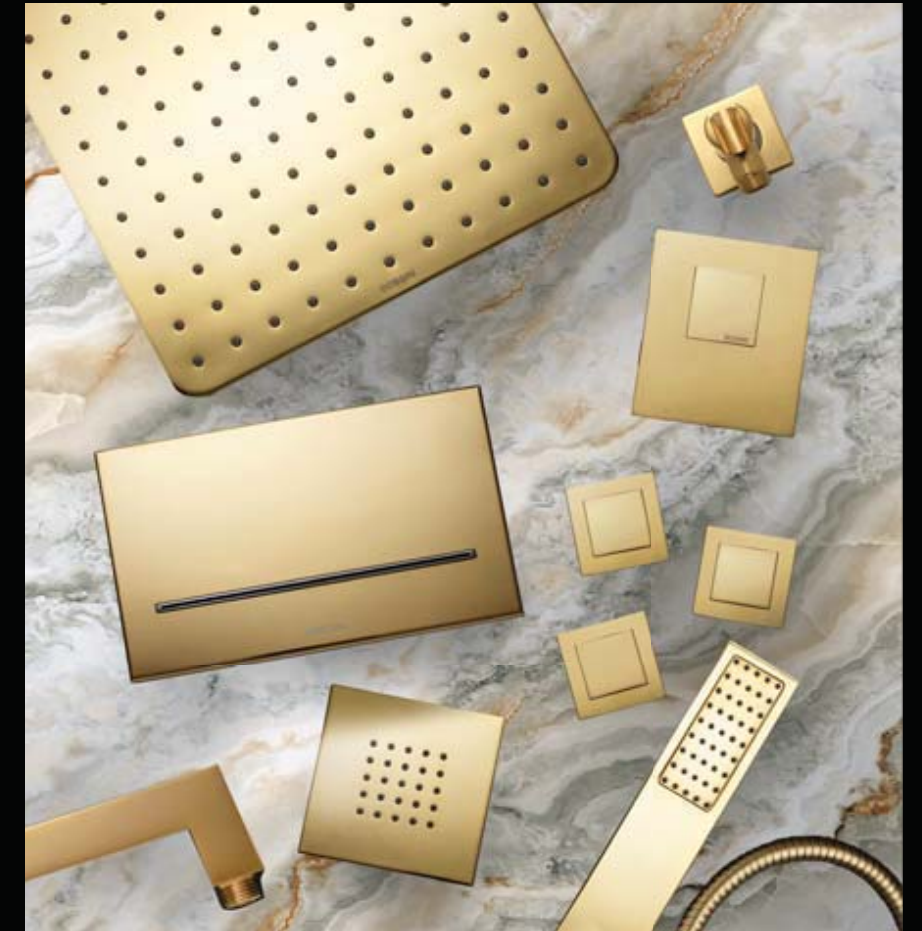

Z030273000_ Z033205

Miscelatore termostatico alta portata a incasso, sei uscite
High flow thermostatic shower mixer 6 outlets

D48002

Set doccia Mixa 140mm asta Flat 110 mm
Mixa 140 slide rail set ,110 mm Flat slide rail flat

I00198

Soffione laterale orientabile a incasso
Orientable concealed body jets

E89612

Cascata a filo parete 225 x 225 mm
225 x 225 mm Waterfall spray showerhead

E86908

Olè 100 x 100 mm getto cascata
100 x 100 mm Olè jet cascade sprays

Oro lucido - 021
Polished gold - 021