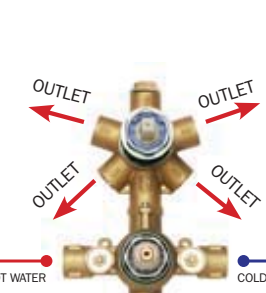

THERMOSTATIC
Z00125

Universal concealed body for thermostatic mixer complete with 2-5 WAYS diverter 1/2" connections.

2 WAYS

3 WAYS

4 WAYS

5 WAYS

Z00002
External parts

Z00061
External parts