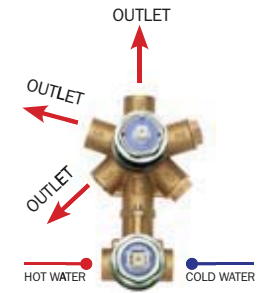

SINGLE LEVER
Z00130

Universal concealed body for single lever mixer complete with 2-5 WAYS diverter 1/2" connections.

2 WAYS

3 WAYS

4 WAYS

5 WAYS

Z00004
External parts

Z00062
External parts