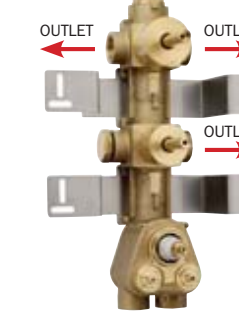

THERMOSTATIC
Z030203000
2 OUTLETS