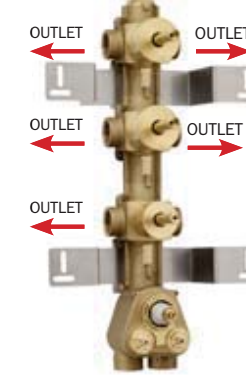

THERMOSTATIC
Z030210000
5 OUTLETS