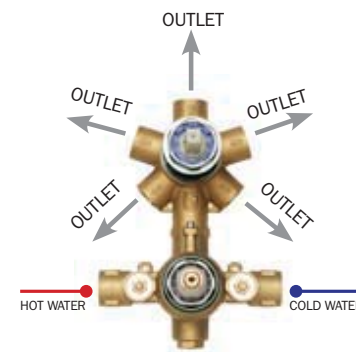

SINGLE LEVER
Z00130

Universal concealed body for single lever mixer complete with 2-5 WAYS diverter 1/2" connections.

2 WAYS

3 WAYS

4 WAYS

5 WAYS

Z00004
External parts

Z00062
External parts