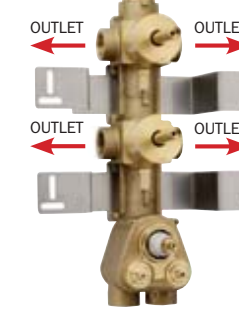

THERMOSTATIC
Z030270000
4 OUTLETS