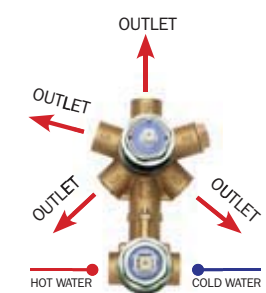

SINGLE LEVER
Z00130

Universal concealed body for single lever mixer complete with 2-5 WAYS diverter 1/2" connections.

2 WAYS

3 WAYS

4 WAYS

5 WAYS

Z00004
External parts

Z00062
External parts