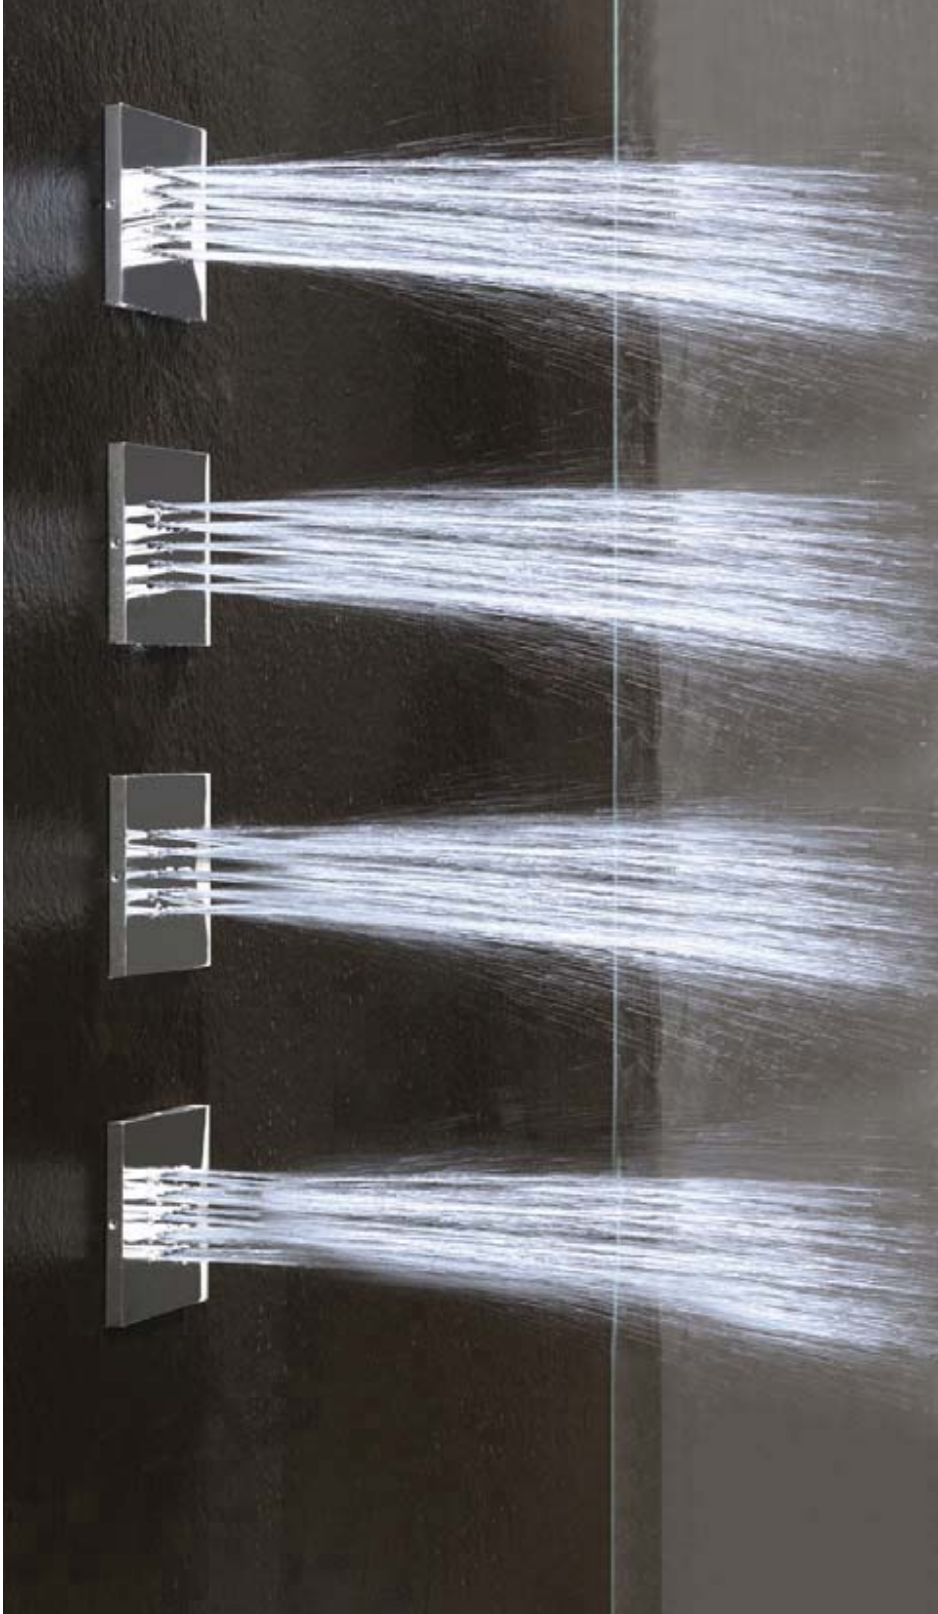

Finishes

- **030**
  Cromo
  Chrome
- **073**
  Nero opaco
  Matt black
- **045**
  Bianco opaco
  Matt white
- **094**
  Nichel spazzolato lucido
  Brushed nickel (polished)
- **021**
  Oro lucido
  Polished gold
- **043**
  Oro satinato
  Satin gold
- **022**
  Ottone antico/Bronzo
  Antique brass/Bronze