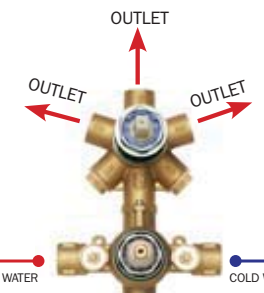

Finishes

- **030**
  Cromo
  Chrome
- **073**
  Nero opaco
  Matt black
- **045**
  Bianco opaco
  Matt white
- **094**
  Nichel spazzolato lucido
  Brushed nickel (polished)
- **021**
  Oro lucido
  Polished gold
- **043**
  Oro satinato
  Satin gold
- **022**
  Ottone antico/Bronzo
  Antique brass/Bronze

SINGLE LEVER
Z00130

Universal concealed body for single lever mixer complete with 2-5 WAYS diverter 1/2" connections.

Z00004
External parts

Z00062
External parts

THERMOSTATIC
Z00125

Universal concealed body for thermostatic mixer complete with 2-5 WAYS diverter 1/2" connections.

3 WAYS

Z00002
External parts

Z00061
External parts

Universal Mixers

2-5 WAYS