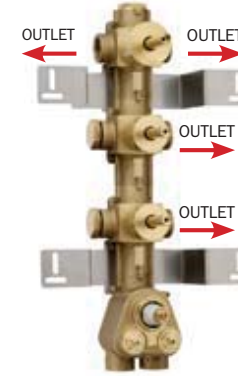

THERMOSTATIC
Z030271000
4 OUTLETS