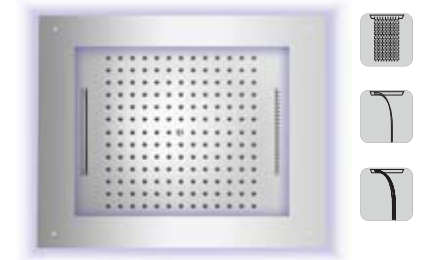

HI0927
Frame/3 - 3 SPRAYS
Rgb Lights Cromotherapy
600 x 500 mm
Water flow: min 16 L/min