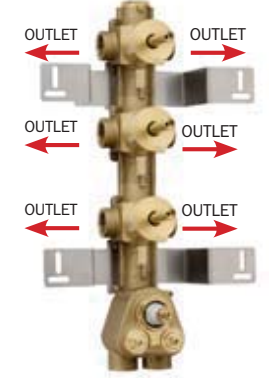

THERMOSTATIC
Z030273000
6 OUTLETS