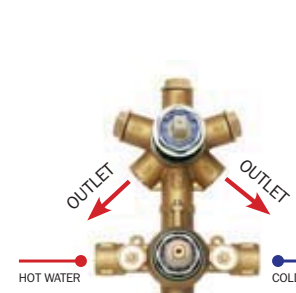

Finishes

- **030**
  Cromo
  Chrome
- **073**
  Nero opaco
  Matt black
- **045**
  Bianco opaco
  Matt white
- **094**
  Nichel spazzolato lucido
  Brushed nickel (polished)
- **021**
  Oro lucido
  Polished gold
- **043**
  Oro satinato
  Satin gold
- **022**
  Ottone antico/Bronzo
  Antique brass/Bronze

SINGLE LEVER
Z00130

Universal concealed body for single lever mixer complete with 2-5 WAYS diverter 1/2" connections.

Z00004
External parts

Z00062
External parts

THERMOSTATIC
Z00125

Universal concealed body for thermostatic mixer complete with 2-5 WAYS diverter 1/2" connections.

2 WAYS

Z00002
External parts

Z00061
External parts

Universal Mixers

2-5 WAYS