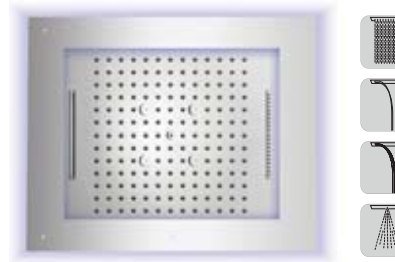

HI0928
Frame/4 - 4 SPRAYS
Rgb Lights Cromotherapy
600 x 500 mm
Water flow: min 16 L/min