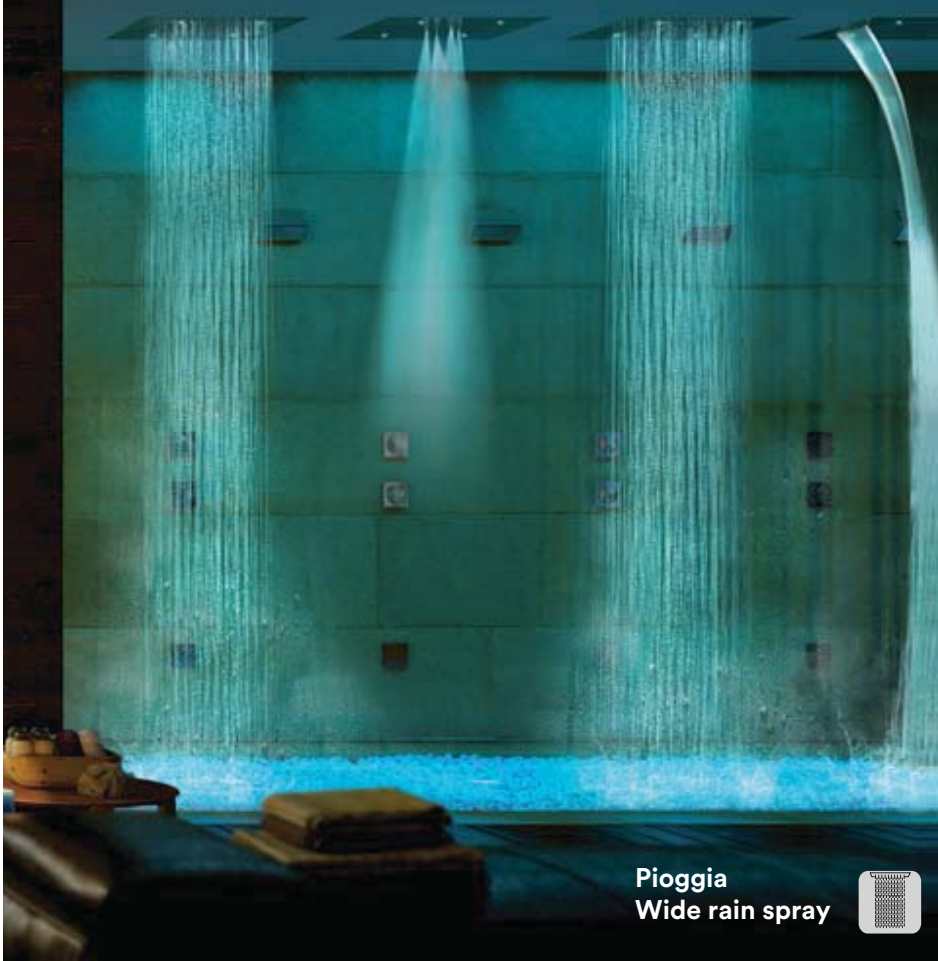

FRAME MULTIFUNCTION/2-3-4 RGB shower head for false ceiling - external 600 x 500 mm - low voltage transformer - remote control for cromotherapy - flexible hose for water connection

Pioggia
Wide rain spray