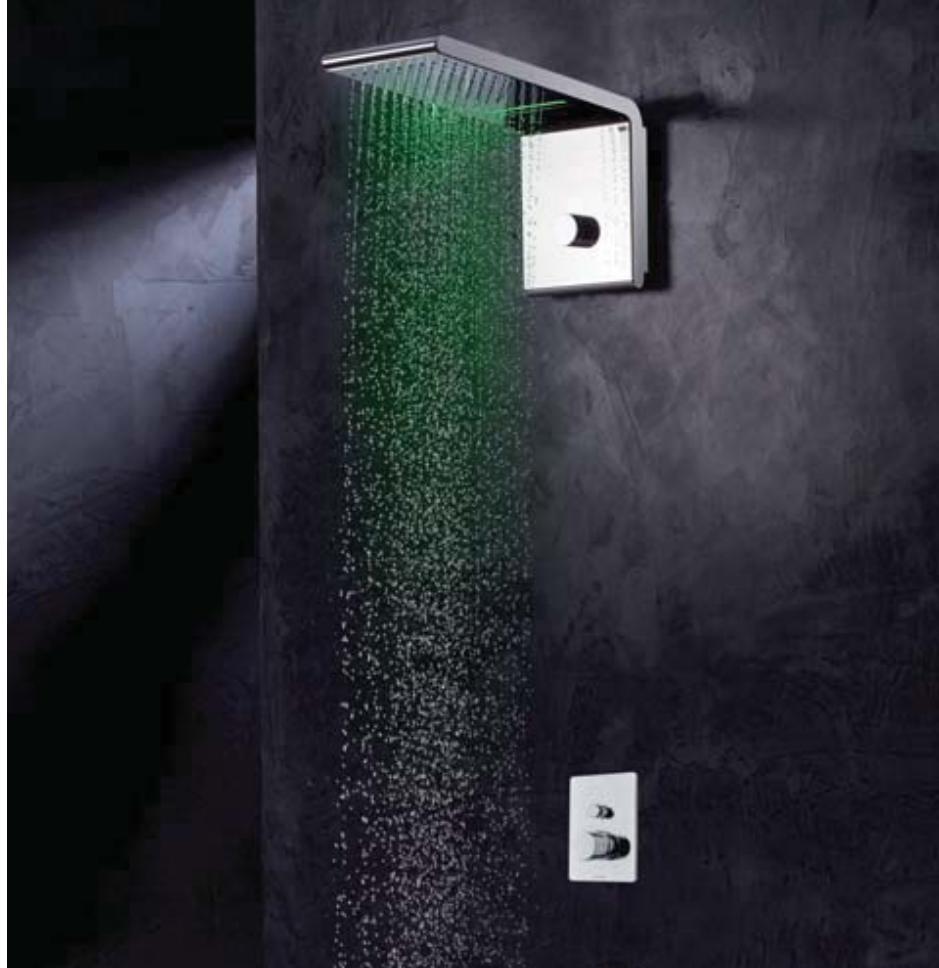

Finishes

030
Acciaio lucido
Polished stainless steel

075
Acciaio spazzolato opaco
Matt brushed S.S.