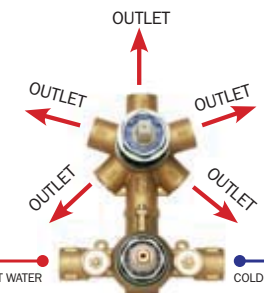

THERMOSTATIC
Z00125

Universal concealed body for thermostatic mixer complete with 2-5 WAYS diverter 1/2" connections.

2 WAYS

3 WAYS

4 WAYS

5 WAYS

Z00002
External parts

Z00061
External parts