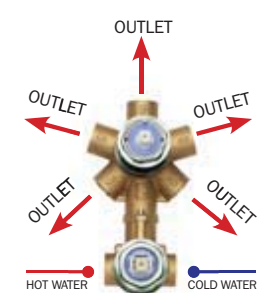

SINGLE LEVER
Z00130

Universal concealed body for single lever mixer complete with 2-5 WAYS diverter 1/2" connections.

2 WAYS

3 WAYS

4 WAYS

5 WAYS

Z00004
External parts

Z00062
External parts