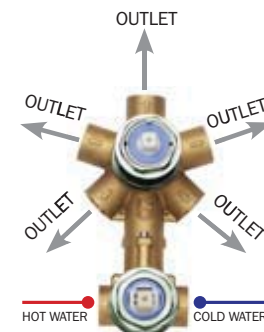

SINGLE LEVER
Z00130

Universal concealed body for single lever mixer complete with 2-5 WAYS diverter 1/2" connections.

2 WAYS

3 WAYS

4 WAYS

5 WAYS

Z00004
External parts

Z00062
External parts