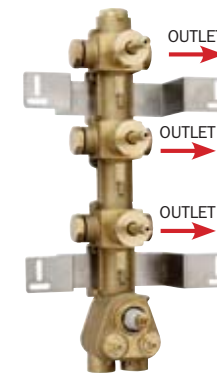

THERMOSTATIC
Z030202000
3 OUTLETS