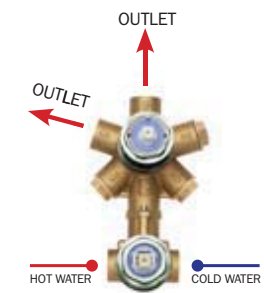

SINGLE LEVER
Z00130

Universal concealed body for single lever mixer complete with 2-5 WAYS diverter 1/2" connections.

2 WAYS

3 WAYS

4 WAYS

5 WAYS

Z00004
External parts

Z00062
External parts