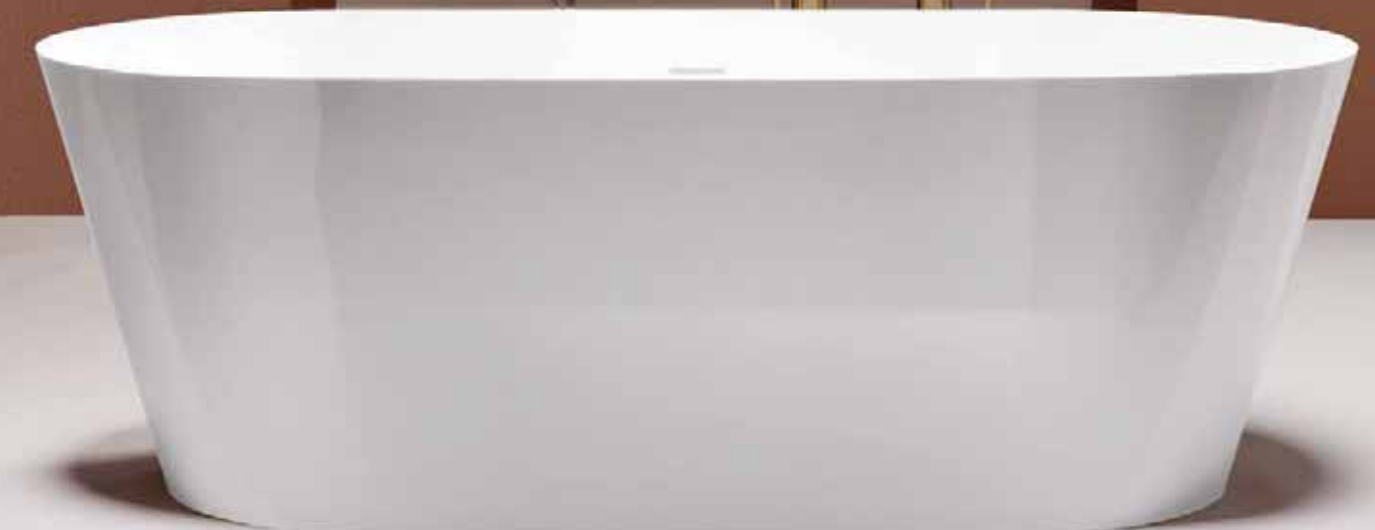

—Inka

150 X 70 X H. 60 cm
180 X 80 X H. 60 cm

Con la sua forma ovale, la vasca da bagno Inka si richiama ad un design senza tempo, pulito e minimalista. È disponibile in due diverse dimensioni e nelle finiture bianco opaco, bianco lucido oppure nelle nuove versioni bicolore. Vasca realizzata in acrilico; piletta di scarico inclusa con troppopieno integrato.

With its oval shape, the Inka bathtub recalls a timeless, clean, and minimalist design. It is available in two different sizes and in matt white, glossy white, or the new bicolor versions. Bathtub in acrylic; drain plug included with overflow system.

Finiture vasca / Bathtub finishings

Monocolore / Monocolor

BL
Bianco Lucido
Glossy White

BO
Bianco Opaco
Matt White

Bicolore / Bicolor

Interno vasca / Tub interior

Disponibile Bianco Lucido o Bianco Opaco / Glossy White or Matt White available

Esterno vasca / Tub exterior

Disponibile nei seguenti colori opachi / Available in the following matt colors

IB
Ink Black

NB
Night Blue

PG
Pearl Grey

LS
London Smoke

GB
Grey Brown

RR
Ruby Red

MC
Milk&Coffee

DS
Desert Sand

OW
Oyster White

MG
Mint Green

GT
Green Tea

BS
Blue Sky

FL
Flamingo

SR
Shell Rose

Inka - BL Bianco Lucido / Glossy White